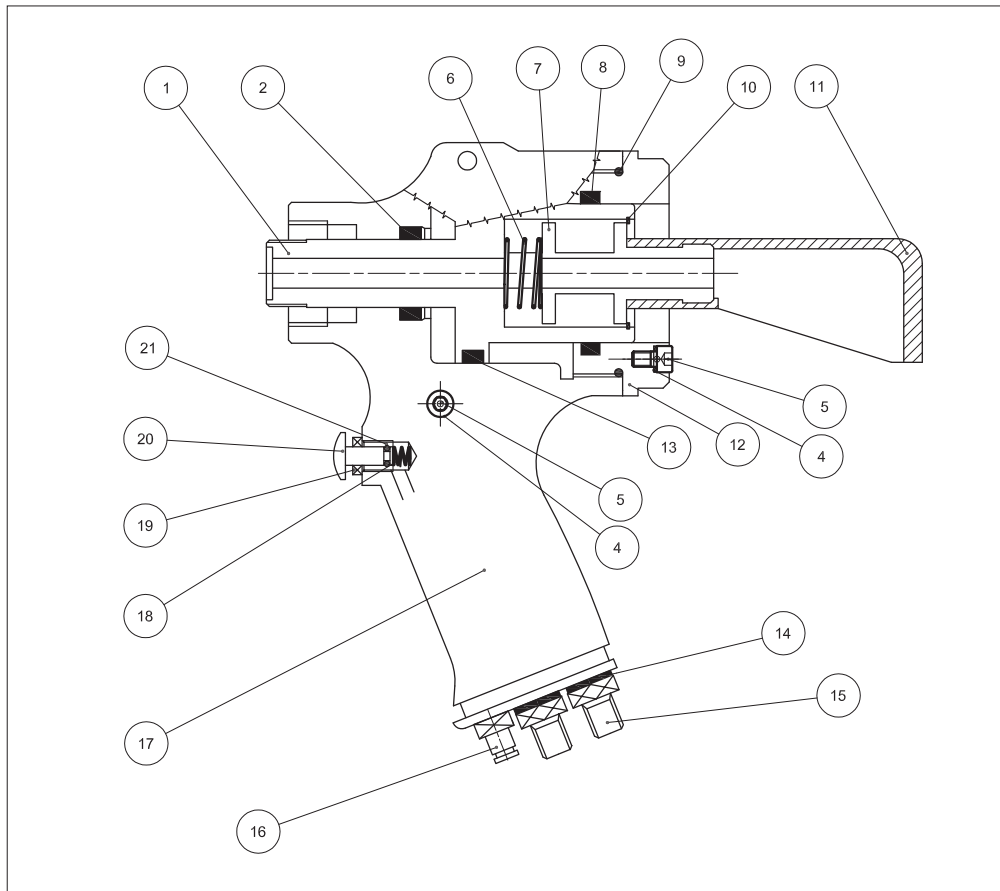

## BREAKDOWN HT-60

REFERENCE	DESCRIPTION
05BM3002028	KIT RIVETING Ø8.0 ESTRUBOLT
05HT00E1000	KIT RIVETING ESTRUBOLT 10
05HT00B0800	KIT RIVETING BRALOCK Ø8.0
05HT00B1000	KIT RIVETING BRALOCK Ø10
05BM3002025	KIT RIVETING Ø8.0 UNILOCK
05BM3002026	KIT RIVETING Ø10.0 UNILOCK

N°	REFERENCE	DESCRIPTION
1	05HT6000001	PISTON
2	05HT6000002	PACKING
4	05HT6000004	OIL WASHER
5	05HT6000005	BLEED PLUG
6	05HT6000006	DOCK
7	05HT6000007	ROD GUIDE
8	05HT6000008	PACKING
9	05HT6000009	O-RING
10	05HT6000010	GROUP
11	05HT6000011	ROD PROTECTION
12	05HT6000012	BACKGROUND
13	05HT6000013	PACKING
14	05HT6000014	COPPER WASHER
15	05HT6000015	UNION 1/4
16	05HT6000016	AIR FITTING
17	05HT6000017	MAIN BODY
18	05HT6000018	DOCK
19	05HT6000019	NUT
20	05HT6000020	BUTTON
21	05HT6000021	O-RING