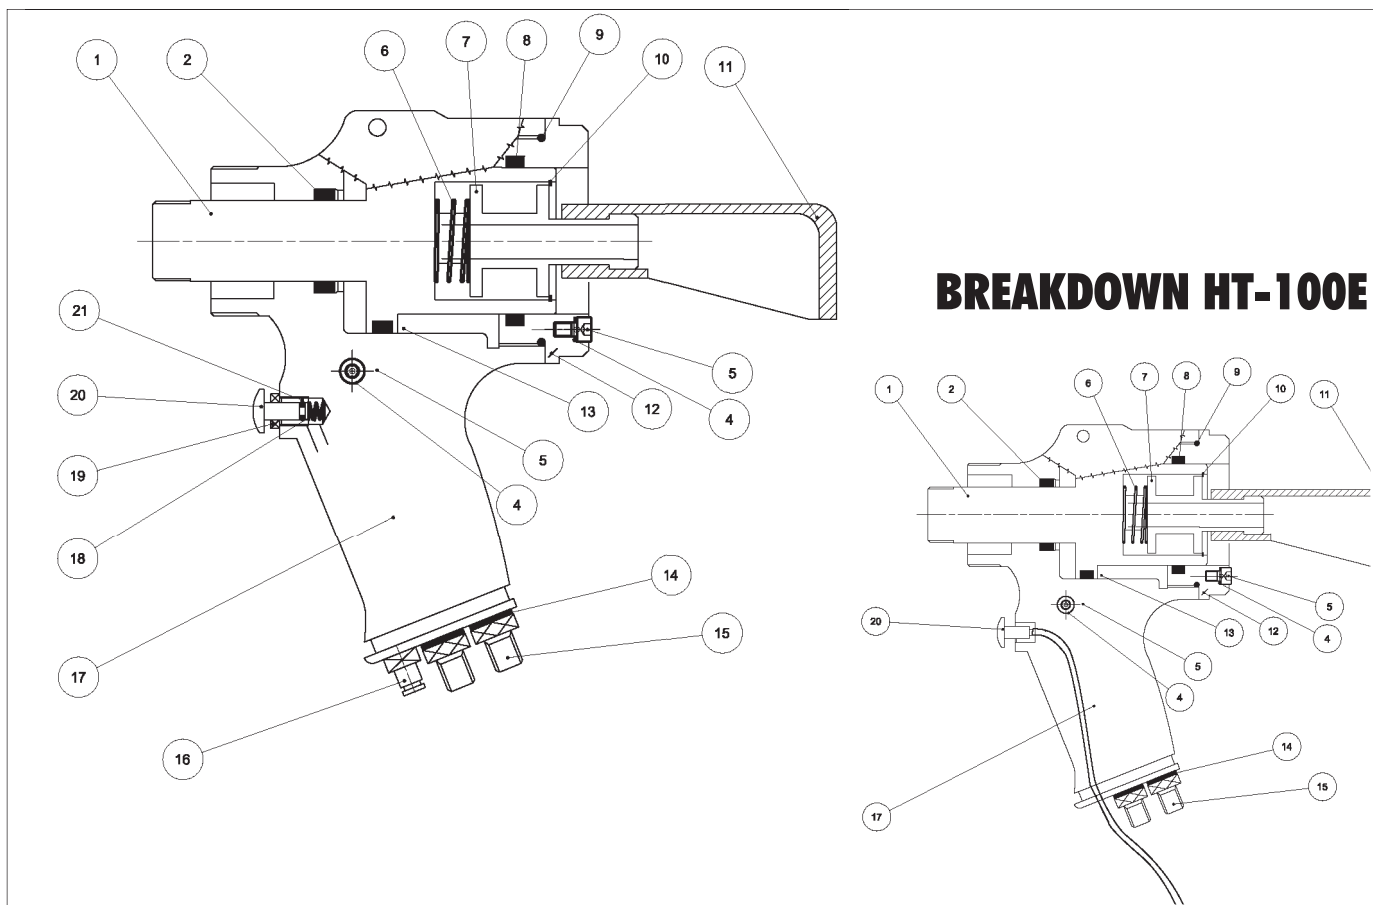

BREAKDOWN HT-100

REFERENCE	DESCRIPTION
05HT00E1000*	KIT RIVETING ESTRUBOLT 10
05HT00E1200**	KIT RIVETINGESTRUBOLT T13

* This kit needs an adapter 05HT000A003

**This kit needs an adapter 05HT000A001

N°	REFERENCE	DESCRIPTION
1	05HT1000001	PISTON
2	05HT1000002	PACKING
4	05HT1000004	OIL WASHER
5	05HT1000005	BLEED PLUG
6	05HT1000006	DOCK
7	05HT1000007	ROD GUIDE
8	05HT1000008	PACKING
9	05HT1000009	O-RING
10	05HT1000010	PIN
11	05HT1000011	ROD PROTECTION
12	05HT1000012	BACKGROUND
13	05HT1000013	PACKING
14	05HT1000014	COPPER WASHER
15	05HT1000015	UNION 1/4
16	05HT1000016	AIR FITTING
17	05HT1000017	HANDLE HT-100
18	05HT1000018	DOCK
19	05HT1000019	NUT
20	05HT1000020	BUTTON
21	05HT1000021	O-RING